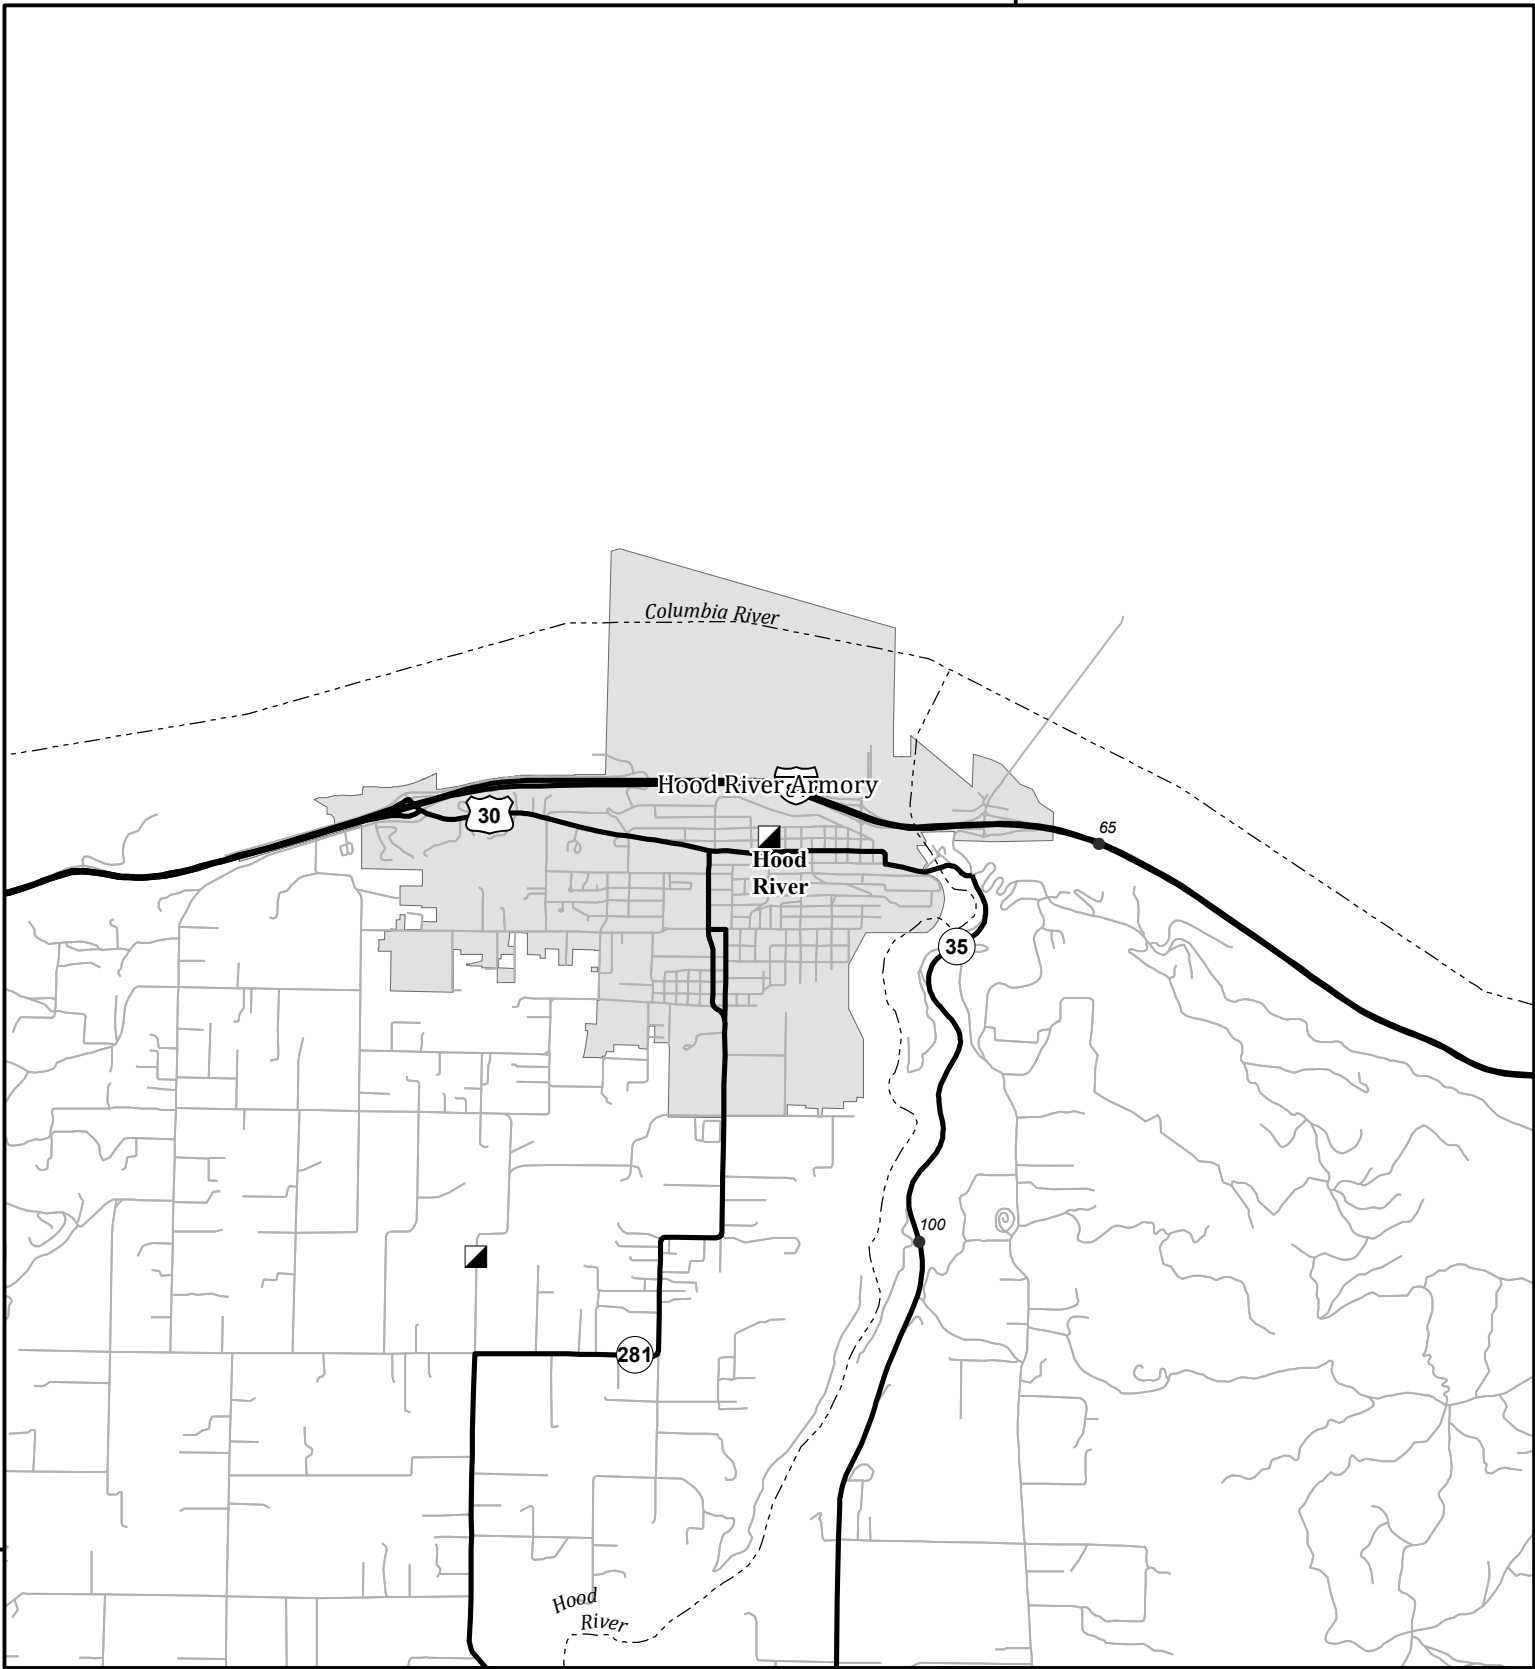

-121°30'

45°40'

45°40'

-121°30'

- Mileposts
 - ◻ Fire Camp
 - Rivers
- T3N R10E S25**
 N 45.709666°
 W -121.520061°
Address:
 , OR, 97

- Directions:
- From N:
 - From S:
 - From E:
 - From W:

Hood River Armory
 ODF COD The Dalles, Fire Camp Travel Map